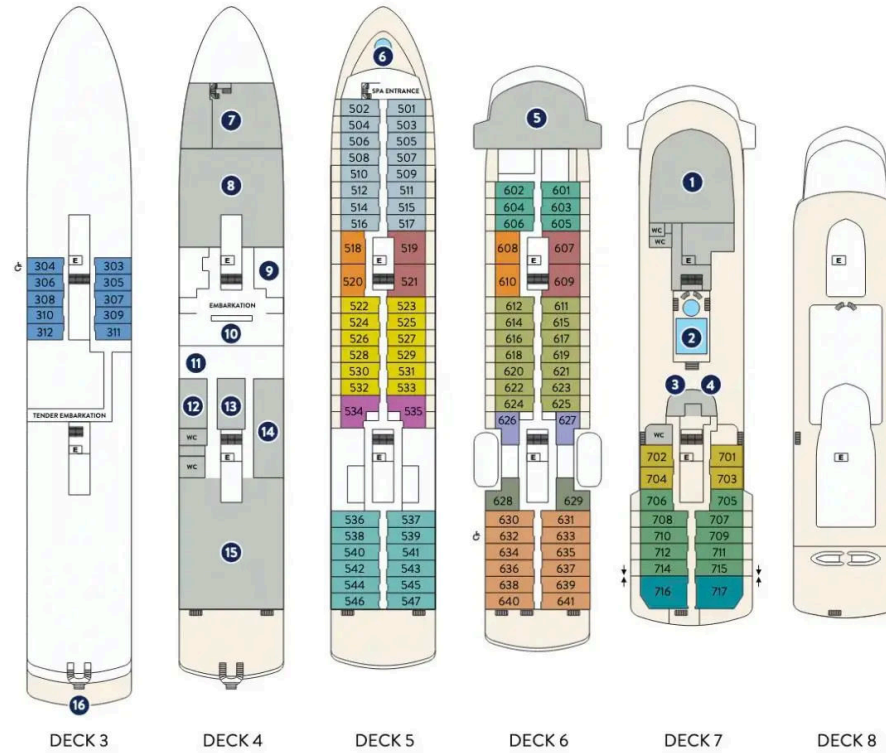

# STAR SEEKER & STAR EXPLORER – DECK PLAN

## DIAGRAM KEY

- Horizon Owner's Suite (OW)
- Star Suite (CS2)
- Classic Suite (CS)
- Deluxe Suite (DS)
- Vista Veranda Suite (VVB)
- Triple Premier Veranda Suite (VS3)
- Premier Veranda Suite (VS2)
- Premier Veranda Suite (VS1)
- Premier Veranda Suite (VSS)
- Veranda Suite (VS)
- Triple Infinity Suite (IN3)
- Vista Infinity Suite (IN2)
- Infinity Suite (IN1)
- Infinity Suite (IN)
- Oceanview Suite (OV)

- † Adjoining Suites
- E Elevator
- ♿ Accessible Suites

## ONBOARD SPACES:

- |                      |                                   |                         |
|----------------------|-----------------------------------|-------------------------|
| 1 Yacht Club         | 7 World Spa by Windstar           | 13 Star Boutique        |
| 2 Pool and Whirlpool | 8 Lounge                          | 14 Specialty Restaurant |
| 3 Star Grill         | 9 Medical Facility                | 15 Amphora Restaurant   |
| 4 Star Bar           | 10 Reception                      | 16 Watersports Platform |
| 5 Bridge             | 11 Destination Desk               | E Elevator              |
| 6 Whirlpool          | 12 Fitness Center & Motion Studio | WC Public Restroom      |